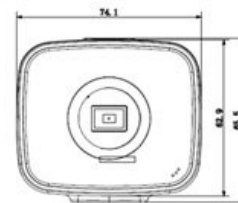

CP- UNC-BH4K12-VM

12 MP 4K IP Box Camera

Main Features

- 1/1.7" 12MP PS CMOS Image Sensor
- 20fps@12M(4000×3000), 25/30fps@4K(3840×2160)
- H.265 and H.264 triple-stream encoding
- Day/Night (ICR), 3DNR, AWB, AGC, BLC
- Auto back focus (ABF)
- Micro SD Card, PoE
- Mobile Software: iCMOB, gCMOB
- CMS Software: KVMS Pro, vOptimus Pro

Smart Phone

Micro SD

Operating Temperature

Power Source

Power Consumption

Dimension

Weight

Specification